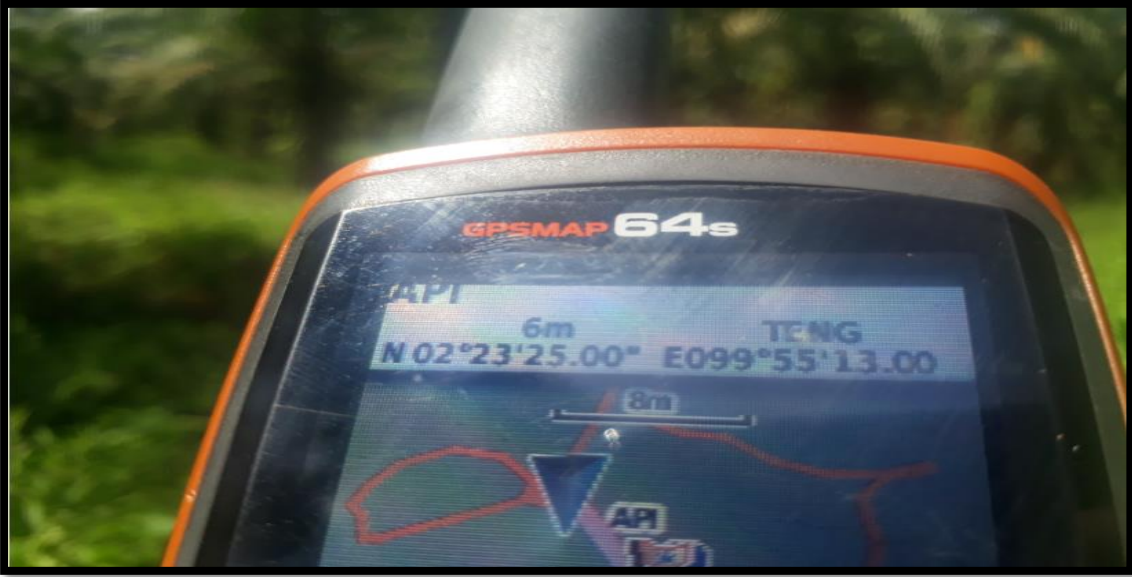

Ground Check Verification

Kebun Aek Kuo (KAK)

GPS Coordinate

Ground Check Result