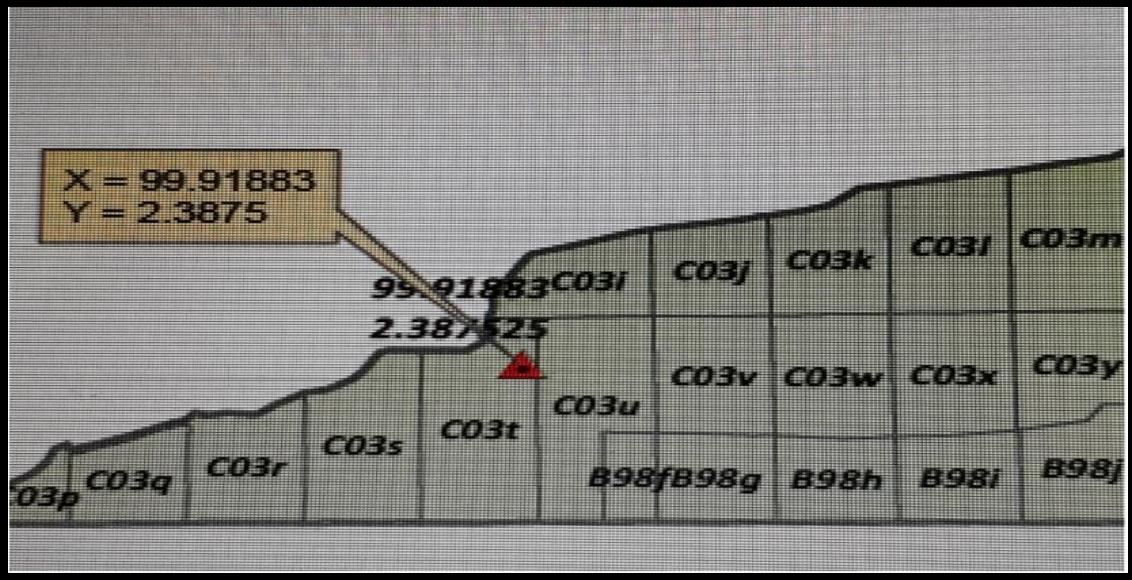

Ground Check Verification

Kebun Aek Kuo (KAK)

GPS Coordinate

Ground Check Result